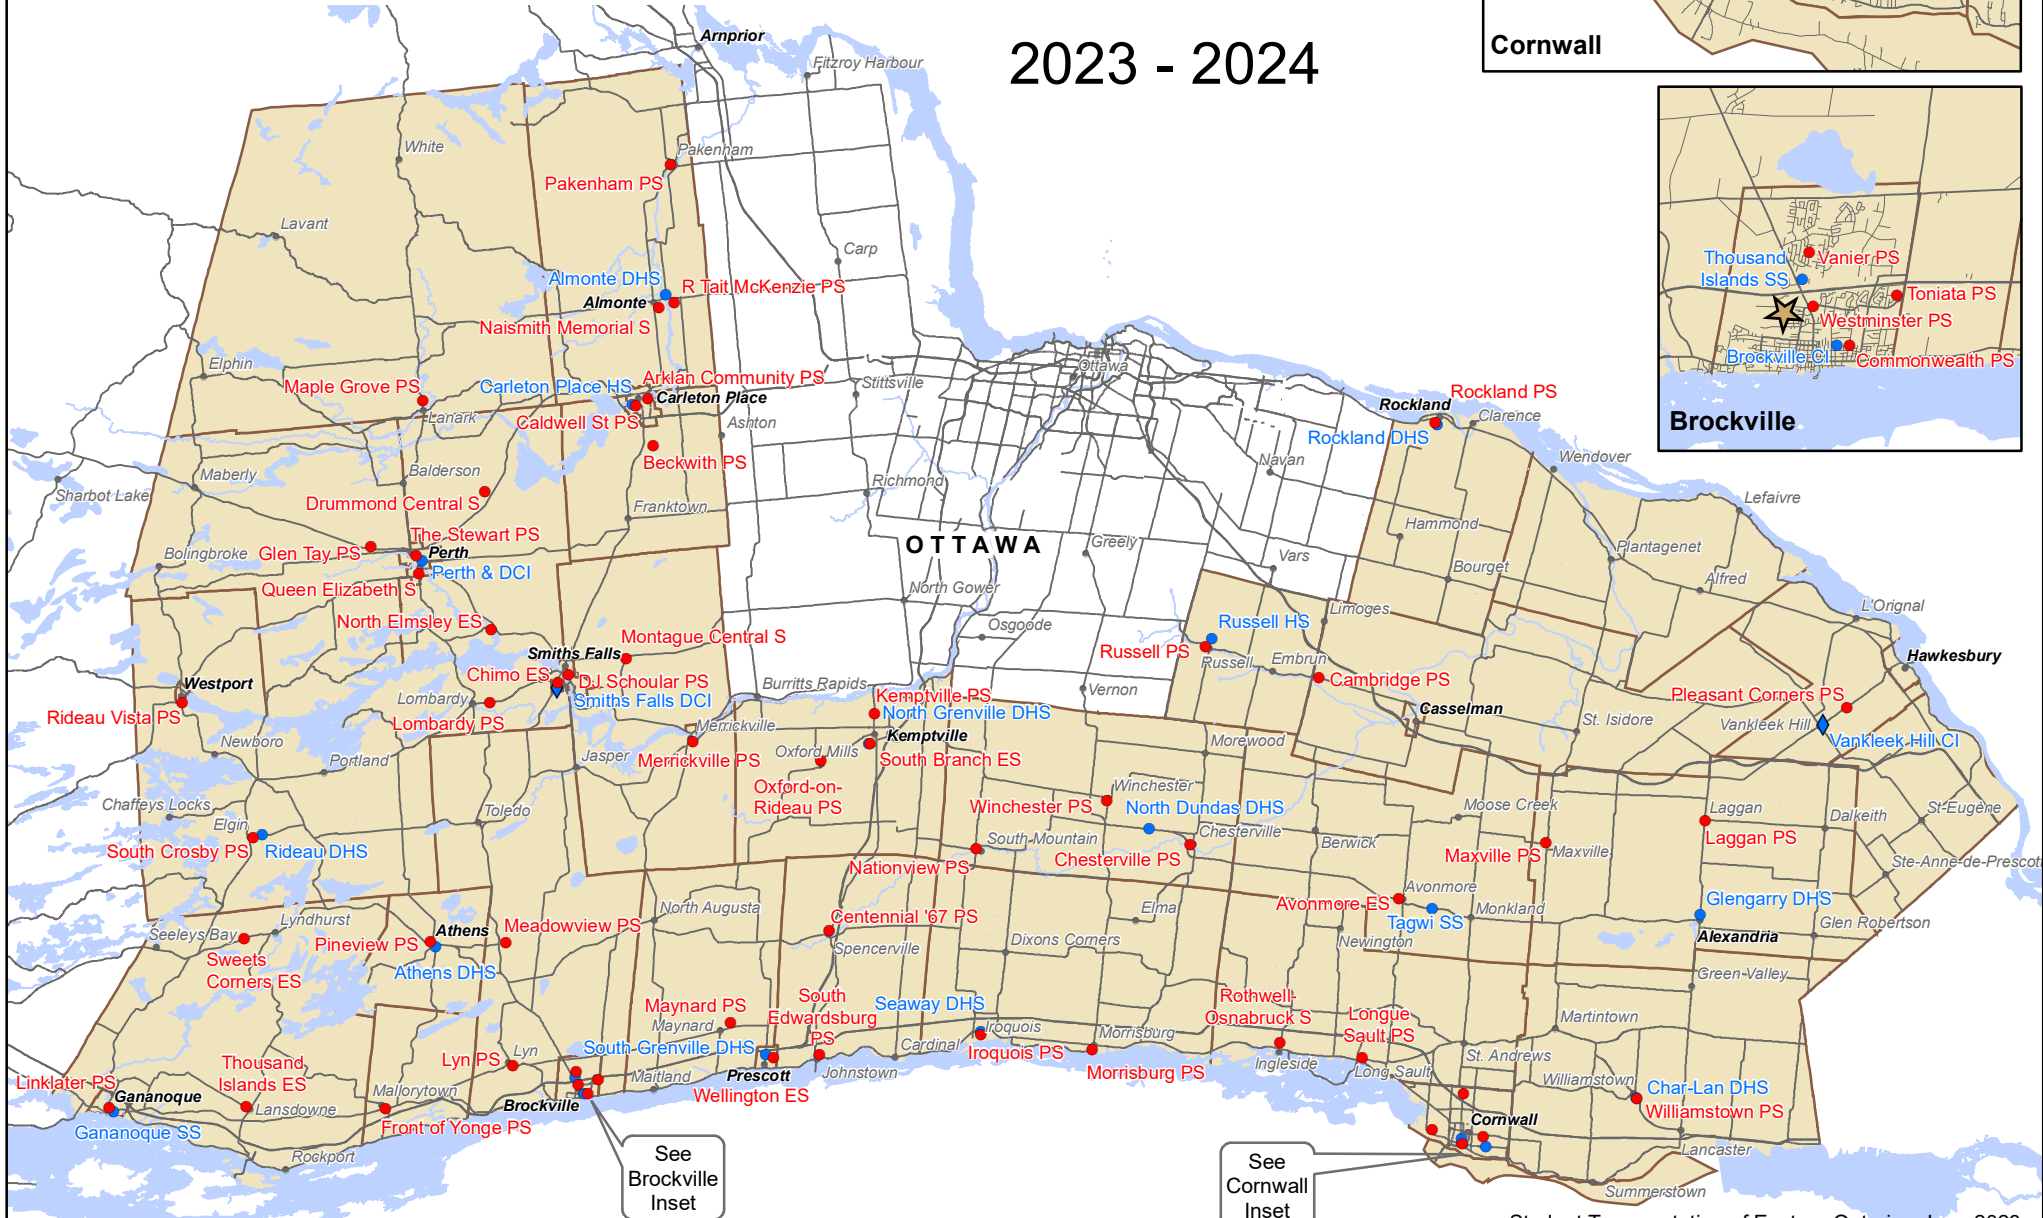

Legend

- Elementary
- Intermediate/High Grade 7-12
- ◆ Secondary Grade 9-12
- ★ Board Office

**UPPER
CANADA**

DISTRICT SCHOOL BOARD

2023 - 2024

Cornwall

Brockville

See
Brockville
Inset

See
Cornwall
Inset